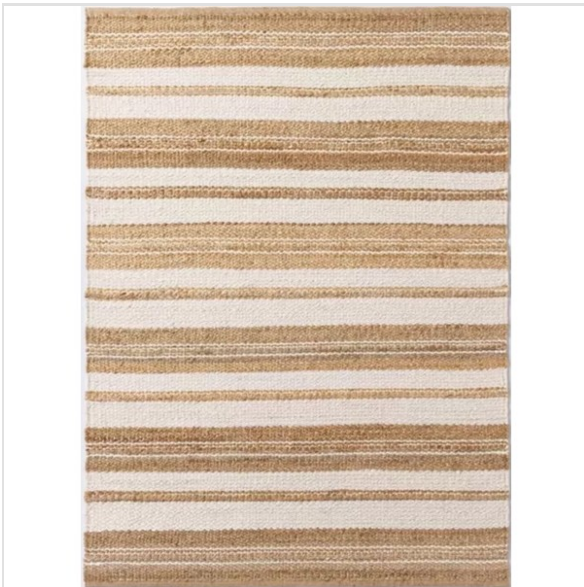

Spring Fling

Item: Woven Drawer Console Table Black

Brand: Target

Price: \$299.00

Quantity: 1

 [Shop It](#)

Item: 24" x 36" Rectangular Decorative Mirror with Rounded Corners Black

Brand: Target

Price: \$70.00

Quantity: 1

 [Shop It](#)

Item: Open Weave Square Basket 20" x 16.9" Natural

Brand: Target

Price: \$50.00

Quantity: 1

 [Shop It](#)

Item: Riverton Hand Woven Striped Area Rug Tan

Price: \$129.00

Quantity: 1

 [Shop It](#)

Item:

Price:

Quantity: 1

Item: Matherne Metal and Glass 20.5" Table Lamp

Item: Arrangement Floor Palm Plant in Decorative Vase

Brand: Joss and Main

Price: \$111.99

Quantity: 1

Details: Simple, yet stately, two palm leaves fan apart to offer tropical greenery year round. Place on the mantel for added height or atop a hall table to greet guests. Constructed fine quality material, the palm leaves stand together in a 49" tall arrangement. Includes glass cylinder vase. Features: Two tropical palm leaves Constructed with fine quality...